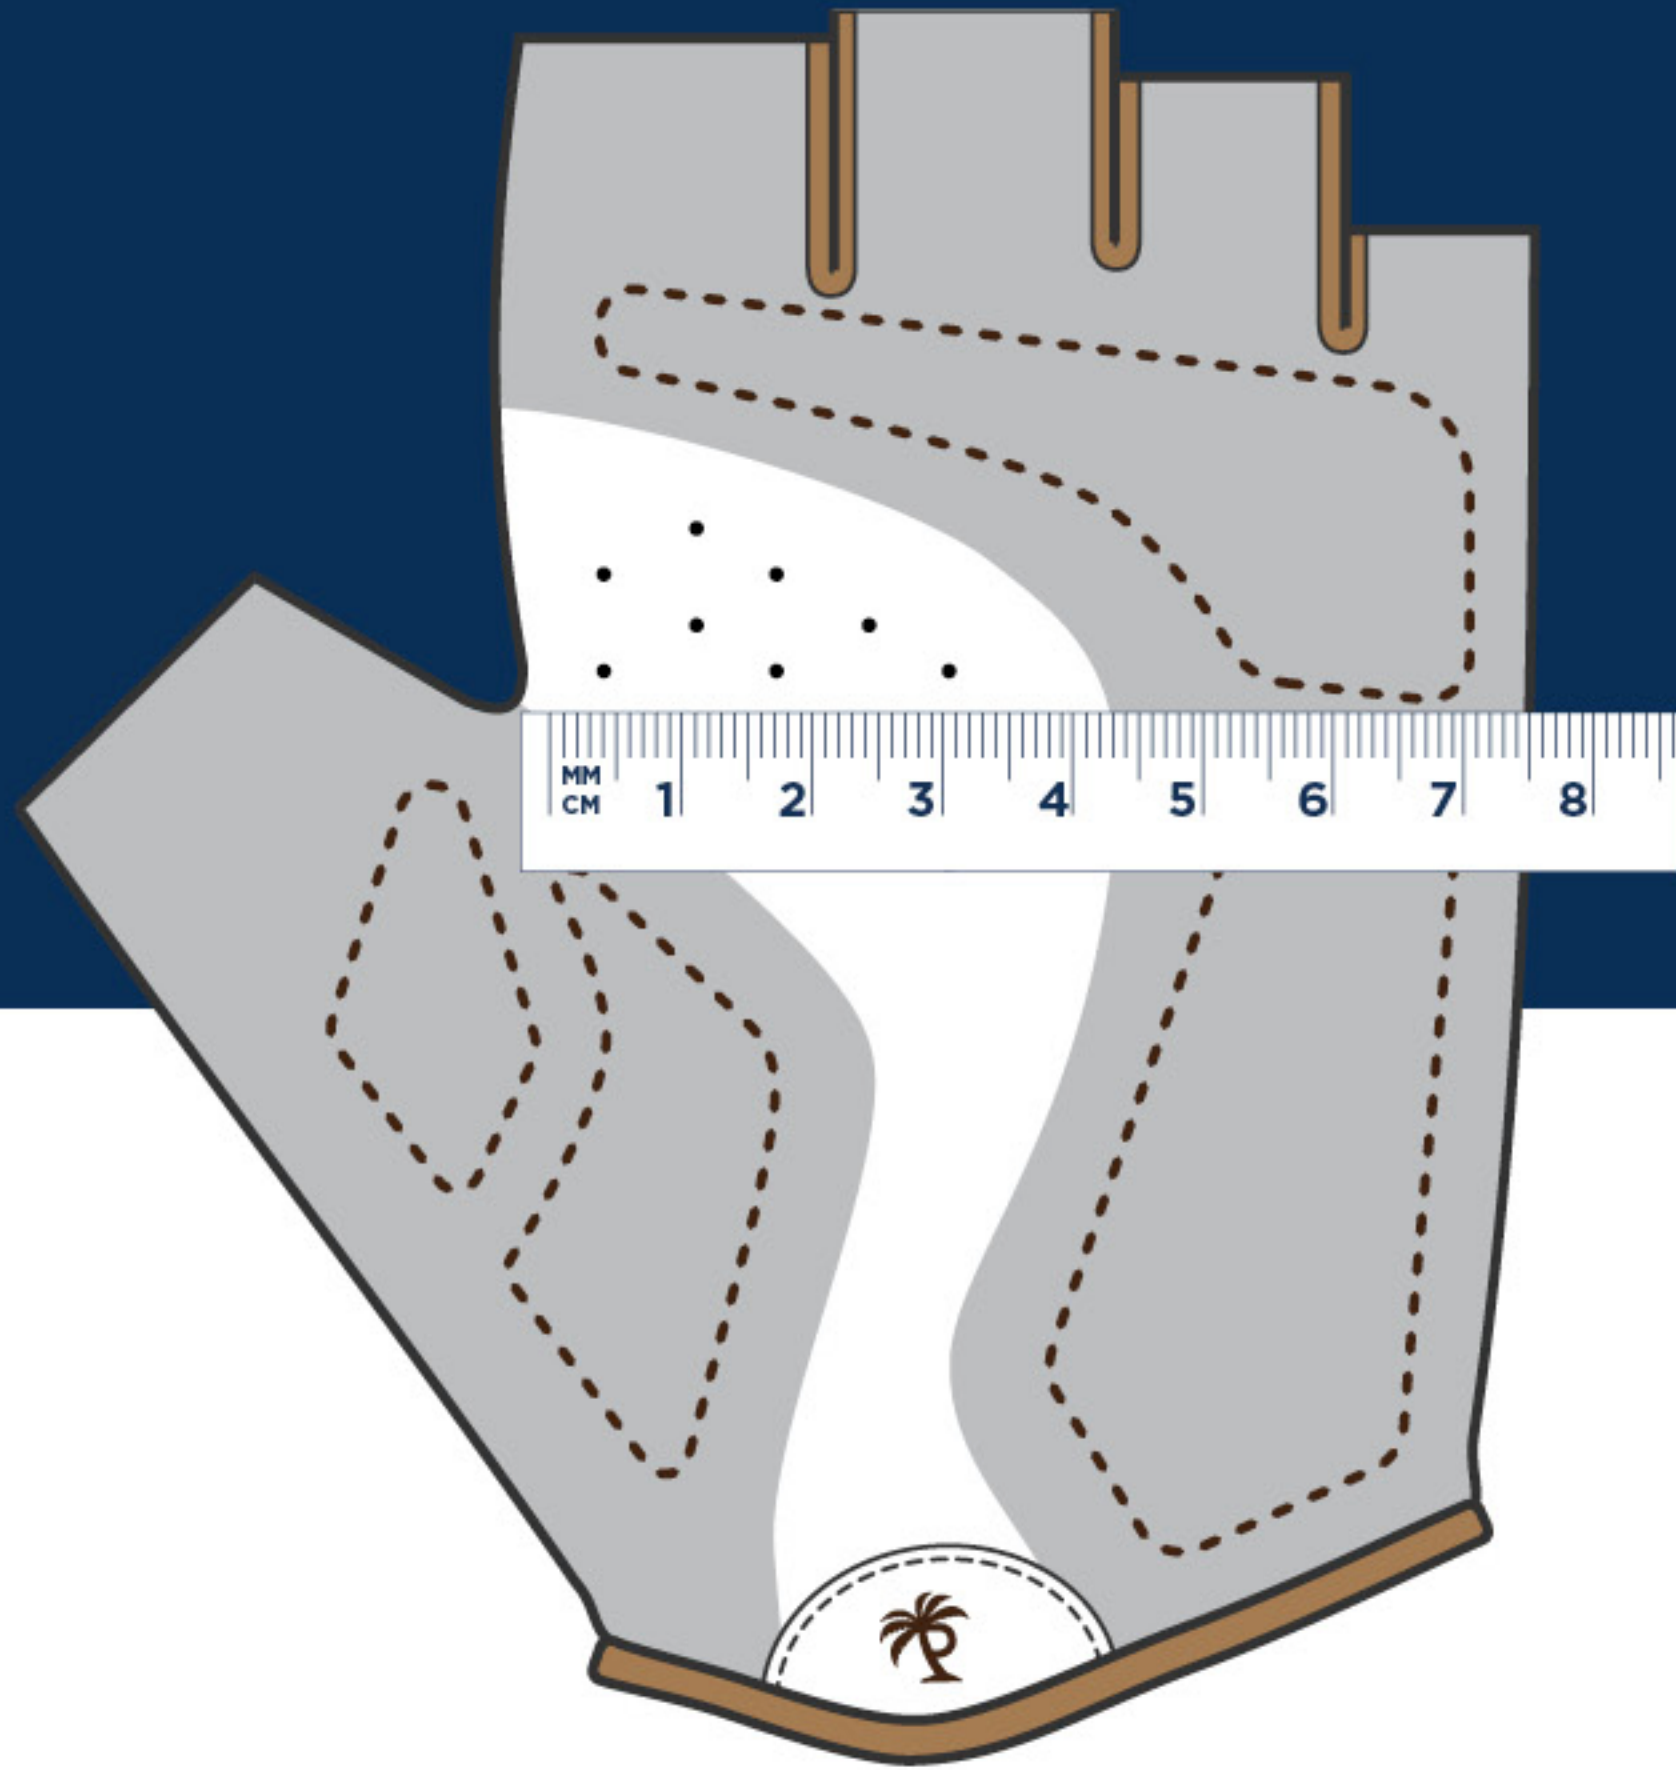

ADULT GLOVE SIZING

Pedal Palms measurement is taken across the middle of the palm. Our products are super flexible and are to be worn fitted but not too tight for optimal performance, feel and fit.

GLOVE SIZE	XXS	XS	S	M	L	XL
MEASUREMENT*	7.5 - 8cm	8 - 8.5cm	8.5 - 9cm	9 - 9.5cm	9.5 - 10cm	10 - 10.5cm

*Measurement to be taken across the middle of the palm in centimetres.